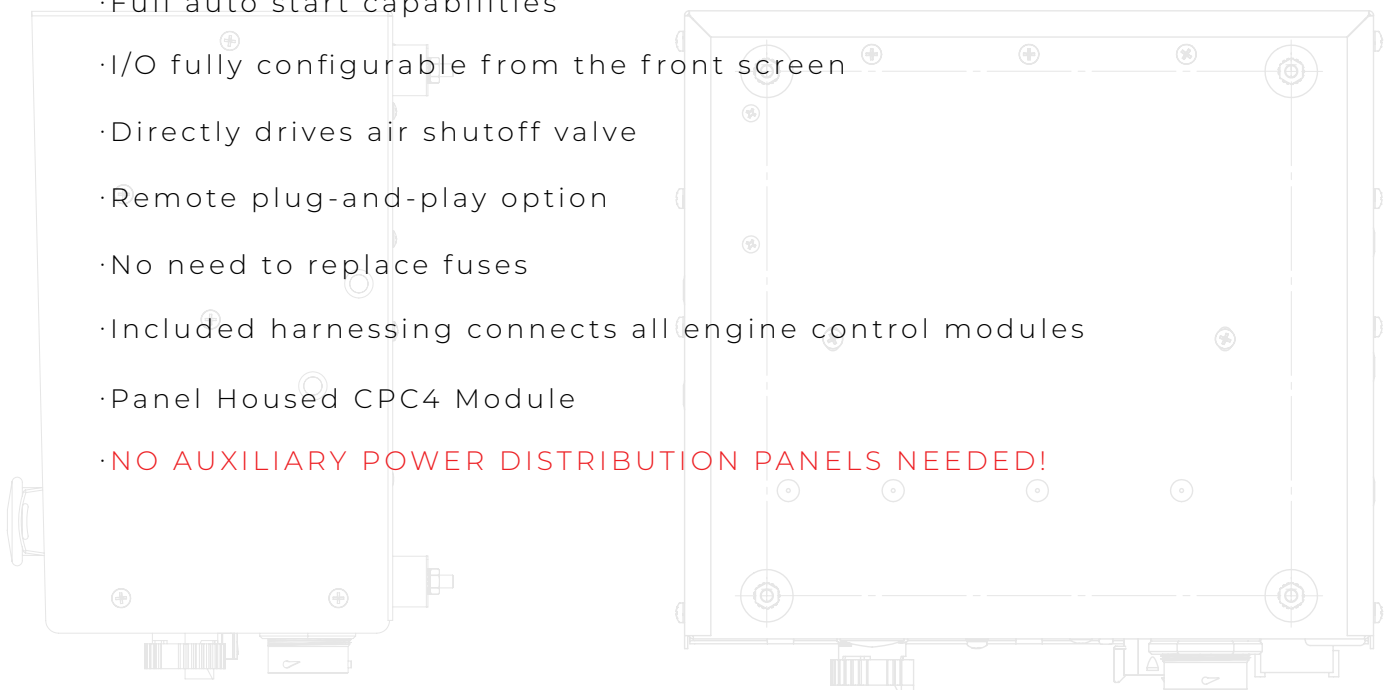

Save time, money and effort—it all adds up to Ready to Run as the perfect solution.

MURPHY *READYTORUN* PANELS

SAY GOODBYE TO THE DAYS OF SEARCHING FOR PARTS AND PUTTING TOGETHER A PIECEMEAL SYSTEM TO CONTROL YOUR MTU ENGINE. YOUR TIME IS VALUABLE, WHICH IS WHY MURPHY'S READY TO RUN PANELS BRING EVERYTHING TOGETHER FOR SUPERIOR ENGINE CONTROL TO OFFER YOU A CONVENIENT, ECONOMICAL SOLUTION.

READY TO RUN PANELS GIVE YOU FULL PANEL CONTROL FOR YOUR MTU ENGINE WHILE CONNECTING ALL ENGINE CONTROL MODULES IN A PANEL DESIGNED TO CONVENIENTLY HOUSE THE CPC4. MURPHY'S RTR SOLUTION PROVIDES YOU WITH ALL OF THE MTU-SPECIFIED CIRCUIT PROTECTION AND HARNESSING IN A COMPLETE PACKAGE.

AFTER INVESTING IN YOUR MTU ENGINE, YOU WANT TO GET THE MOST OUT OF IT. SELECT A PLUG-AND-PLAY MURPHY RTR PANEL TO QUICKLY OPTIMIZE YOUR WORK, WHETHER YOU NEED MONITORING ONLY OR MORE SOPHISTICATED FULL-ENGINE CONTROL.

PART NUMBER: 47-00-0519

ML2000-MTU RTR

MTU PANEL FEATURES

- Full auto start capabilities
- I/O fully configurable from the front screen
- Directly drives air shutoff valve
- Remote plug-and-play option
- No need to replace fuses
- Included harnessing connects all engine control modules
- Panel Housed CPC4 Module
- **NO AUXILIARY POWER DISTRIBUTION PANELS NEEDED!**