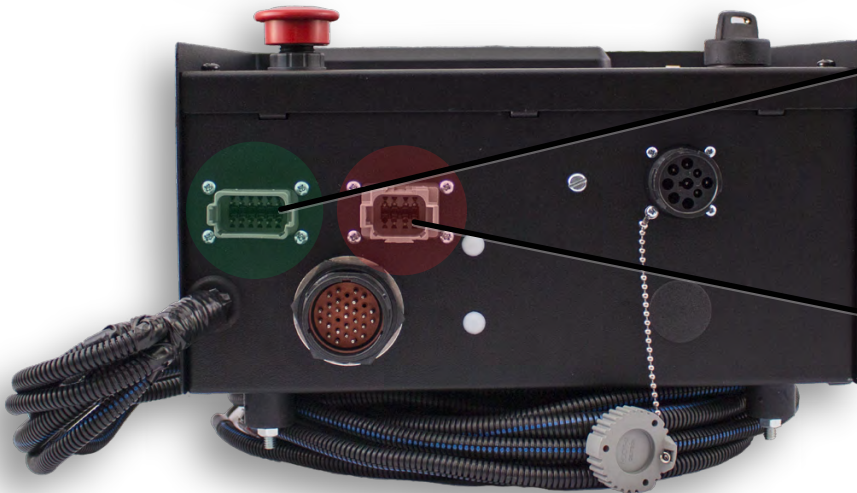

RTR
READYTORUN
MURPHY PANELS

FOR MTU ENGINES

HIGH PERFORMANCE PANEL SYSTEM
TO QUICKLY OPTIMIZE YOUR WORK

MURPHY[®]
by **ENOVATION** CONTROLS

RTR Panel with powerful Murphy MPC-20 controller and full MTU engine protection

RTR Panel designed with suitable housing for CPC4 Module

RTR Panel includes complete MTU engine-specific harnessing

THE ECONOMICS OF MURPHY'S *READYTORUN* PANELS

In the engine business, downtime is a dirty word. Get up and running quickly with Murphy's RTR panels, which deliver a complete package and quick installation, saving you valuable time on the shop floor. Time is money, and with RTR, you won't waste time searching for parts to make a compromised solution at a cost which could amount to significantly more than a plug-and-play RTR solution.

Save time, money and effort—it all adds up to Ready to Run as the perfect solution.

MURPHY *READYTORUN* PANELS

SAY GOODBYE TO THE DAYS OF SEARCHING FOR PARTS AND PUTTING TOGETHER A PIECEMEAL SYSTEM TO CONTROL YOUR MTU ENGINE. YOUR TIME IS VALUABLE, WHICH IS WHY MURPHY'S READY TO RUN PANELS BRING EVERYTHING TOGETHER FOR SUPERIOR ENGINE CONTROL TO OFFER YOU A CONVENIENT, ECONOMICAL SOLUTION.

READY TO RUN PANELS GIVE YOU FULL PANEL CONTROL FOR YOUR MTU ENGINE WHILE CONNECTING ALL ENGINE CONTROL MODULES IN A PANEL DESIGNED TO CONVENIENTLY HOUSE THE CPC4. MURPHY'S RTR SOLUTION PROVIDES YOU WITH ALL OF THE MTU-SPECIFIED CIRCUIT PROTECTION AND HARNESSING IN A COMPLETE PACKAGE.